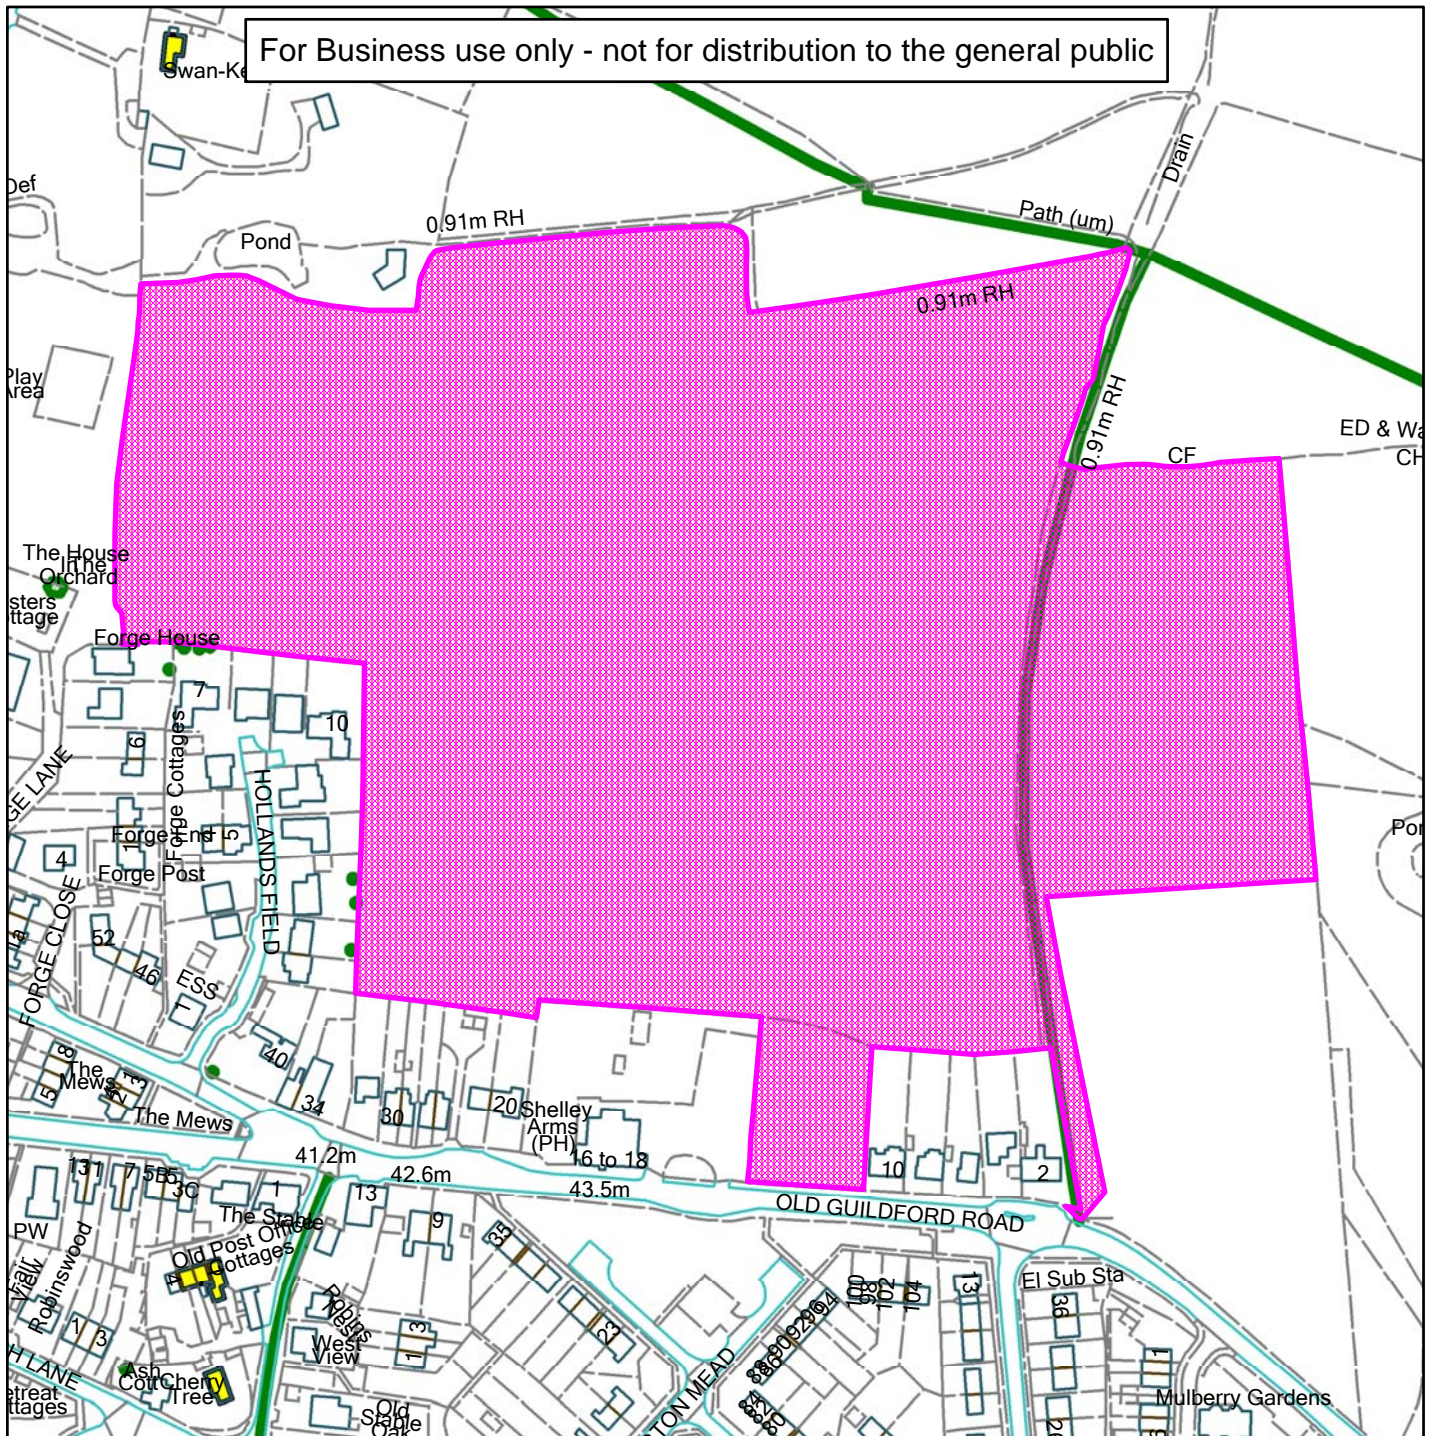

Land North of Old Guildford Road

For Business use only - not for distribution to the general public

Scale: 1:2,500

Reproduced from the Ordnance Survey map with permission of the Controller of Her Majesty's Stationery Office © Crown Copyright 2012.

Unauthorised reproduction infringes Crown Copyright and may lead to prosecution or civil proceedings.

Organisation	Horsham District Council
Department	
Comments	
Date	20/09/2016
MSA Number	100023865